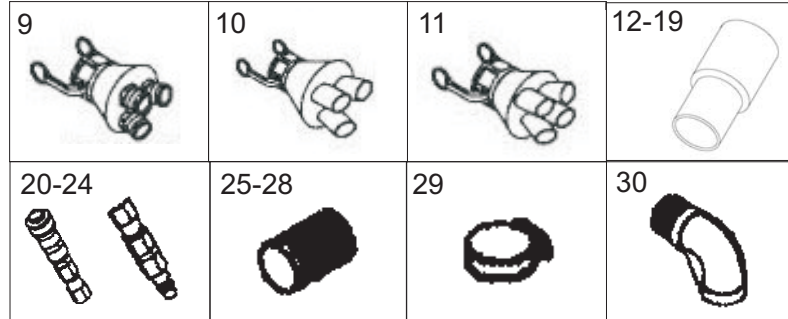

OPTIONAL HOSE ACCESSORIES

9	990062	3 Way connector, $\varnothing 4" \times \varnothing 1.5" \times \varnothing 1.5" \times \varnothing 1.5"$. S/S**	
10	635262	3 Way pipe connector, $\varnothing 2.5" \times \varnothing 1.25" \times \varnothing 1.25" \times \varnothing 1.25"$. S/S**	
11	990063	4 Way pipe connector, $\varnothing 4" \times \varnothing 1.25" \times \varnothing 1.25" \times \varnothing 1.25" \times \varnothing 1.25"$. S/S**	
12	250012	Hose Cuff, SC***, $\varnothing 1"$. Black	
13	250014	Expander Hose Cuff, SC***, $\varnothing 1"$ to $\varnothing 1.5"$. Black	
14	323432	Hose Cuff, SC***, $\varnothing 1.25"$. Black	
15	323434	Hose Cuff, SC***, $\varnothing 1.25"$ to $\varnothing 1.5"$. Black	
16	383436	Hose Cuff, SC***, $\varnothing 1.5"$. Black	
17	383437	Swivel Hose Cuff, SC***, $\varnothing 1.5"$. Black	
18	383435	Expander Hose Cuff, SC***, $\varnothing 1.5"$ to $\varnothing 2"$. Black	
19	500536	Hose Cuff, SC***, $\varnothing 2"$. Black	
20	303126	Quick Disconnect, female, $\varnothing 0.25"$ with $\varnothing 0.25"$ female thread. Brass	
21	211033B	Quick Disconnect, female, $\varnothing 0.5"$ with $\varnothing 0.5"$ female thread. Brass	
22	211034B	Quick Disconnect, female, $\varnothing 1"$ with $\varnothing 1"$ female thread. Brass	
23	211033A	Quick Disconnect, male, $\varnothing 0.5"$ with $\varnothing 0.5"$ female thread. Brass	
24	211034	Quick Disconnect, male, $\varnothing 1"$ with $\varnothing 1"$ female thread. Brass	
25	303123	Nipple, Hex, $\varnothing 0.25"$. NPT brass	
26	211095C	Nipple, Hex, $\varnothing 0.5"$. NPT brass	
27	212940	Nipple, $\varnothing 0.75"$ NPT x 2" LG. S/S**	
28	211034A	Nipple, $\varnothing 1"$. Brass	
29	500159	Clamp, size 32, for hose end	
30	211685	Street Elbow, $\varnothing 0.75"$. S/S**	

SD* - Static Dissipating

S/S** - Stainless Steel AISI 304

SC*** - Static Conductive