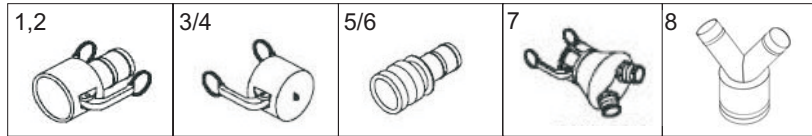

SD* - Static Dissipating

S/S** - Stainless Steel AISI 304

SC*** - Static Conductive

OPTIONAL HOSE ACCESSORIES

1	381096 381368 381247 500340 500176 635011 635212 990064 990065	Camlock Part C, female, $\phi 0.75$ ". S/S** Camlock Part C, female adaptor, $\phi 1.5$ ". S/S** Camlock Special Part C, $\phi 1.5$ " to $\phi 1.25$ " female adaptor with swivel. S/S** Camlock Part C, $\phi 2$ ". S/S** Camlock Special Part C, $\phi 2$ " adaptor to $\phi 1.5$ " female hose shank. S/S** Camlock Part C, female adaptor with hose shank, $\phi 2.5$ ". S/S** Camlock Special Part C, $\phi 2.5$ " female adaptor with $\phi 2$ " hose shank. S/S** Camlock Part C, female adaptor with hose shank, $\phi 4$ ". S/S** Camlock Special Part C, $\phi 4$ " female coupler with $\phi 2.5$ " hose shank. S/S**	
2	381097 213160 381229 381233 381233B 500163 500175 500338 635009 635010 760020 212457 990101	Camlock Part C, female connector with hose shank, $\phi 0.75$ ". Aluminum Camlock Part C, female adaptor with hose shank, $\phi 1$ ". Aluminum Camlock Part C, female adaptor, $\phi 1.5$ ". Aluminum Camlock Special Part C, $\phi 1.5$ " female adaptor with $\phi 0.75$ " hose shank. Aluminum Camlock Special Part C, $\phi 1.5$ " female adaptor with $\phi 1$ " hose shank. Aluminum Camlock Part C, $\phi 2$ ", female with $\phi 2$ " hose shank. Aluminum Camlock Special Part C, $\phi 2$ " female adaptor to $\phi 1.5$ " hose shank. Aluminum Camlock Special Part C, $\phi 2.5$ " female camlock DC modified to $\phi 2$ " tube hose shank. Aluminum Camlock Special Part C, $\phi 2.5$ " adaptor with $\phi 2$ " hose shank. Aluminum Camlock Part C, female adaptor with hose shank, $\phi 2.5$ ". Aluminum Camlock Part C, $\phi 3$ ". Aluminum Camlock Part C, female adaptor with hose shank, $\phi 4$ ". Aluminum Camlock Special Part C, $\phi 4$ " female coupler with $\phi 2$ " hose barb. Aluminum	
4	381090 500334 635211 990058	Camlock Part DC (Dust Cap), $\phi 1.5$ ". S/S** Camlock Part DC (Dust Cap), $\phi 2$ ". S/S** Camlock Part DC (Dust Cap), $\phi 2.5$ ". S/S** Camlock Part DC (Dust Cap), $\phi 4$ ". S/S**	
5	381230 211114 635008 212455	Camlock Part DC (Dust Cap), $\phi 1.5$ ". Aluminum Camlock Part DC (Dust Cap), latched, $\phi 2$ ". Aluminum Camlock Part DC (Dust Cap), $\phi 2.5$ ". Aluminum Camlock Part DC (Dust Cap), $\phi 4$ ". Aluminum	
6	381367 500342	Camlock Part E (for extensions), $\phi 1.5$ ". S/S** Camlock Part E (for extensions), $\phi 2$ " male camlock with $\phi 2$ " hose shank. S/S**	
7	213162 381326 500343	Camlock Part E (for extensions), male adaptor with hose shank, $\phi 1$ ". Aluminum Camlock Part E (for extensions), $\phi 1.5$ ". Aluminum Camlock Part E (for extensions), $\phi 2$ " male camlock with $\phi 2$ " hose shank. Aluminum	
8	635260B 635260A 990060A 990060B 990060C 635276 635278	Y Connector, $\phi 2.5$ " x $\phi 1.5$ " x $\phi 1.5$ ". S/S** Y Connector, $\phi 2.5$ " x $\phi 2$ " x $\phi 2$ ". S/S** Y Connector, $\phi 4$ " x $\phi 2.5$ " x $\phi 2.5$ ". S/S** Y Connector, $\phi 4$ " x $\phi 2$ " x $\phi 2$ ". S/S** Y Connector, $\phi 4$ " x $\phi 1.5$ " x $\phi 1.5$ ". S/S** Y connector, galvanized, $\phi 2$ " x $\phi 2$ " Y connector, galvanized, $\phi 2$ " x $\phi 1.5$ "	