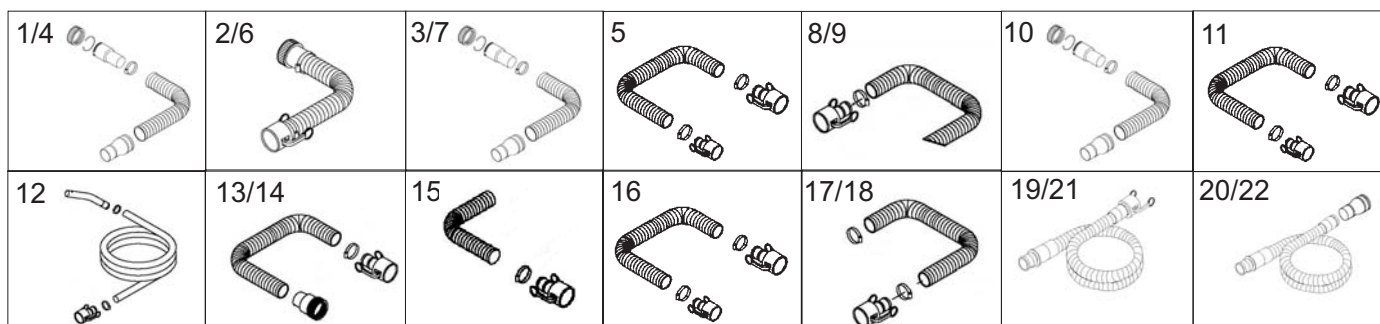

OPTIONAL HOSE ASSEMBLIES

1	381400	Kanaflex suction hose assembly, SD*, $\varnothing 1.5"$ x 10' for $\varnothing 1.5"$ camlock intake, aluminum. For 15 and 25 gallon models	
2	500306	Kanaflex suction hose assembly, SD*, $\varnothing 2"$ x 15' with $\varnothing 2"$ suction intake. For 55 gallon models	
3	381401C	Kanaflex suction hose assembly, SD*, with wire, $\varnothing 1.5"$ x 15'	
4	381406	Kanaflex suction hose assembly, SD*, $\varnothing 1.5"$ x 15'. For 55 gallon models with $\varnothing 2"$ suction intake	
5	381396B	Kanaflex connection hose, SD*, $\varnothing 1.5"$ x 3' with $\varnothing 2"$ female camlock and $\varnothing 1.5"$ female camlock for IT-25 (4W), aluminum	
6	500306B	Kanaflex suction hose assembly, SD*, with wire, $\varnothing 2"$ x 15 with $\varnothing 2"$ female camlock intake on one end. Aluminum	
7	500306C	Kanaflex suction hose assembly, SD*, with wire, $\varnothing 2"$ x 15'	
8	381100	Nitrile suction hose assembly, SD*, $\varnothing 0.75"$ x 25' for 15 and 25 gallon models	
9	500126	Nitrile suction hose assembly, SD*, $\varnothing 0.75"$ x 25' for 55 gallon models	
10	381050	Nitrile suction hose, SD*, $\varnothing 1.5"$ x 10' for $\varnothing 1.5"$ camlock intake. Aluminum. For tools & accessories	
11	500117A	Nitrile connection hose, SD*, $\varnothing 2"$ x 5' with $\varnothing 2"$ aluminum female camlock and $\varnothing 2"$ aluminum male screw type for AC-25	
12	323455	EPDM suction hose, SD*, autoclavable, with smooth interior and exterior, $\varnothing 1.25"$ x 10', with S/S** ends.	
13	381385B	EPDM suction hose, SD*, autoclavable, with smooth interior and exterior, $\varnothing 1.5"$ x 10', with S/S** female screw type connector for $\varnothing 1.5"$ accessories and S/S** female camlock for $\varnothing 2"$ suction intake	
14	381385	EPDM suction hose, SD*, autoclavable, with smooth interior and exterior, $\varnothing 1.5"$ x 10', with S/S** female camlock on one end and S/S** female screw type on the other	
15	211815	EPDM drain hose assembly, SD*, autoclavable, with smooth interior and exterior, $\varnothing 0.75"$ x 5', with S/S** camlock	
16	500367	EPDM connection hose, SD*, autoclavable, with smooth interior and exterior, $\varnothing 2"$ x 5', with S/S** female $\varnothing 1.5"$ and $\varnothing 2"$ camlock for HRS-25 (4W)	
17	381387	Vinylife connection/suction hose assembly, SD*, $\varnothing 1.5"$ x 6' with $\varnothing 1.5"$ S/S** female camlock on one end	
18	500381	Vinylife connection/suction hose assembly, SD*, $\varnothing 2"$ x 6' with $\varnothing 2"$ S/S** female camlock on one end	
19	383441B	Crushproof suction hose assembly, SC*** (no wire), $\varnothing 1.5"$ x 10' with $\varnothing 2"$ camlock intake. Aluminum	
20	383441C	Crushproof suction hose assembly, SC*** (no wire), $\varnothing 1.5"$ x 15'	
21	500540	Crushproof suction hose assembly, SC*** (no wire), $\varnothing 2"$ x 15' with $\varnothing 2"$ female camlock intake. Aluminum	
22	500540C	Crushproof suction hose assembly, SC*** (no wire), $\varnothing 2"$ x 15'	