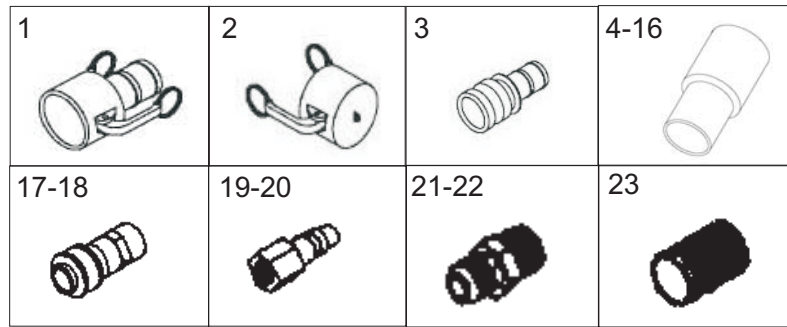

OPTIONAL HOSE ACCESSORIES

1	381097	Camlock Part C, female connector with hose shank, ø19mm. Aluminum	
	213160	Camlock Part C, female adaptor with hose shank, ø25.4mm Aluminum	
	381229	Camlock Part C, female adaptor, ø38mm. Aluminum	
	381233	Camlock Special Part C, ø38mm female adaptor with ø19mm hose shank. Aluminum	
	381233B	Camlock Special Part C, ø38mm female adaptor with ø25.4mm hose shank. Aluminum	
	500163	Camlock Part C, ø50mm, female with ø50mm hose shank. Aluminum	
	500175	Camlock Special Part C, ø50mm female adaptor to ø38mm hose shank. Aluminum	
	500338	Camlock Special Part C, ø64mm female camlock DC modified to ø50mm tube hose shank. Aluminum	
	635009	Camlock Special Part C, ø64mm adaptor with ø50mm hose shank. Aluminum	
	635010	Camlock Part C, female adaptor with hose shank, ø64mm. Aluminum	
	760020	Camlock Part C, ø76mm. Aluminum	
	212457	Camlock Part C, female adaptor with hose shank, ø100mm. Aluminum	
	990101	Camlock Special Part C, ø100mm female coupler with ø50mm hose barb. Aluminum	
2	381230	Camlock Part DC (Dust Cap), ø38mm. Aluminum	
	211114	Camlock Part DC (Dust Cap), latched, ø50mm. Aluminum	
	635008	Camlock Part DC (Dust Cap), ø64mm. Aluminum	
	212455	Camlock Part DC (Dust Cap), ø100mm. Aluminum	
3	213162	Camlock Part E (for extensions), male adaptor with hose shank, ø25.4mm. Aluminum	
	381326	Camlock Part E (for extensions), ø38mm. Aluminum	
	500343	Camlock Part E (for extensions), ø50mm male camlock with ø50mm hose shank. Aluminum	
4	250012	Hose Cuff, static conductive. ø25.4mm. Black	
5	250014	Expander Hose Cuff, static conductive. ø25.4mm to ø38mm. Black	
6	323324A	Hose Cuff. ø32mm. Grey PVC	
7	323324B	Hose Cuff. ø32mm. Beige	
8	323325A	Hose Cuff Expander. ø32mm to ø38mm. Grey	
9	323325B	Hose Cuff Expander. ø32mm to ø38mm. Beige	
10	323432	Hose Cuff, static conductive. ø32mm. Black	
11	323434	Expander Hose Cuff, static conductive. ø32mm to ø38mm. Black	
12	383435	Expander Hose Cuff, static conductive. ø38mm to ø50mm. Black	
13	383436	Hose Cuff, static conductive. ø38mm. Black	
14	383437	Swivel Hose Cuff, static conductive. ø38mm. Black	
15	500166	Hose Cuff Reducer. ø50mm to ø38mm. Grey	
16	500536	Hose Cuff, static conductive. ø50mm. Black	
17	211033B	Female Quick Disconnect with ø12.7mm female thread. ø12.7mm. Brass	
18	211034B	Female Quick Disconnect with ø25.4mm female thread. ø25.4mm. Brass	
19	211033A	Male Quick Disconnect with ø12.7mm female thread. ø12.7mm. Brass	
20	211034	Male Quick Disconnect with ø25.4mm female thread. ø25.4mm. Brass	
21	211788	Adaptor with hose barb and male threads. ø12.7mm. Brass	
22	213971	Fitting. ø25.4mm NPT x ø25.4mm hose barb. Brass	
23	211095C	Hex Nipple. ø12.7mm NPT. Brass.	

SD* - Static Dissipating

S/S** - Stainless Steel AISI 304

THE ABOVE PRICES ARE EXPRESSED IN € EURO FOB BOLOGNA, ITALIA - PRICES SUBJECT TO CHANGE WITHOUT NOTICE