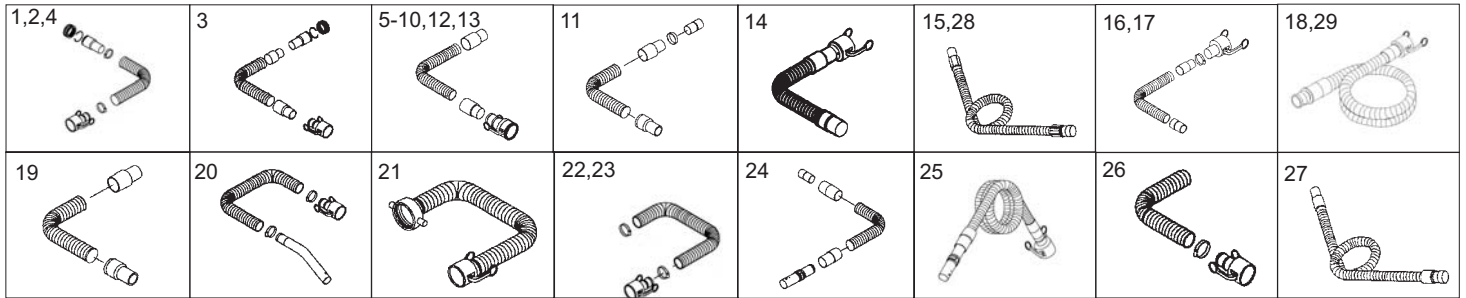

OPTIONAL HOSE ASSEMBLIES

1	381427	Clear Urethane Suction Hose, SD*, with stainless steel female camlock and stainless steel female screw type. ø38mm x 3.8m. For model CD-1500 series
2	381427B	Clear Urethane Suction Hose Assembly, SD*, with ø38mm stainless steel female screw type connector for ø38mm accessories and stainless steel female camlock for ø50mm intake. ø38mm x 3.8m. For models CD-2600 CR, CD-3000 series
3	381430	Clear Urethane Suction Hose Assembly, SD*, with ø38mm female camlock and female screw type. ø38mm x 3.8m. For models 2D-11 DT MRP, 2D-14 (4W), BL-20 (DT) MFS, CS-11 (DT) MRP, CS-14 (4W) and CS-27 (TC)
4	381430B	Clear Urethane Suction Hose Assembly, SD*, for ø50mm camlock intake. ø38mm x 3.8m. For models 4D-14 (4W) and 4D-27 (TC)
5	381432	Clear Urethane Suction Hose Assembly, SD*, for ø38mm camlock intake. ø38mm x 7.5m
6	381432B	Clear Urethane Suction Hose Assembly, SD*, for ø50mm camlock intake. ø38mm x 7.5m
7	500395	Clear Urethane Suction Hose Assembly, SD*, for ø50mm camlock intake. ø50mm x 3.8m
8	500395B	Clear Urethane Suction Hose Assembly, SD*, with ø50mm female camlock and ø50mm hose cuff. ø50mm x 3.8m. For models CD-5000 series and 4D-11 (DT) MRP
9	500397	Clear Urethane Suction Hose Assembly, SD*, for ø50mm camlock intake. ø50mm x 7.5m
10	381137A	Crushproof Suction Hose with regular hose cuff. ø38mm x 3m. For models 2D-15 Hospital, 2D-15 (TC), 2D-16 (TC), 2D-25 (TC), CS-15 (TC) RE and CS-25 (TC) RE
11	381137B	Crushproof Suction Hose with swivel hose cuff. ø38mm x 3m. For models B-4 DS, B-7 DS, B-8, CS-4 RE, CS-7 RE and CS-8 RE
12	381137D	Crushproof Suction Hose Assembly. ø38mm x 3m. For model AV-20 DT (MFS) HEPA
13	381137G	PVC Crushproof Hose Assembly for ø50mm camlock intake. ø38mm x 3m. For 2D-20 (DT) & AV-20 (DT)
14	381138G	Crushproof Suction Hose with regular hose cuff. ø38mm x 4.5m. For model CS-55 Single Venturi
15	381475	Crushproof Suction Hose Assembly. 2.4m. For models AS-400 and AS-400 MR
16	383440	Crushproof Suction Hose Assembly, static conductive. For general purposes. Not recommended for conductive dusts. ø38mm x 3m. For model AVSD-20 DT (MFS) HEPA
17	383440B	Crushproof Suction Hose Assembly (no wire), static conductive, for ø50mm camlock intake. ø38mm x 3m. For model AVSD-35 (STD)
18	500131	Crushproof Suction Hose for use with ø50mm camlock intake. ø50mm x 4.5m. For models 4D-25 (TC), 4D-57 (TC), ECO-55 (4W), CS-55 Twin Venturi and 2D/CS-22 MR NUC HEPA
19	381140CB	Crushproof Suction Hose Assembly. ø38mm x 6m. For models CS-30 (CB) and CS-55 (CB)
20	323471	Foodgrade Suction Hose. Made of crystal clear PVC with stainless steel ends. Smooth interior and exterior allows for easy decontamination. Complies with FDA requirements (CFR Title 21 parts 170-199) & USDA chemically acceptable for food grade applications. ø32mm x 4.5m. For model 2D-15 Decom SS
21	381390B	Foodgrade Suction Hose Assembly with ø38mm stainless steel female screw type connector for ø38mm accessories and stainless steel female camlock for ø50mm suction intake. Made of crystal clear PVC with smooth interior and exterior. Meets FDA requirements. ø38mm x 3m. For model CS-3000 series.
22	381387	Vinylife Connection/Suction Hose with ø38mm female camlock on one end. To connect vacuum cleaner top-processing equipment. ø38mm x 1.8m. For models CD-1500 series, CD-2600 CR and CD-3000 series
23	500381	Vinylife Connection/Suction Hose with ø50mm female camlock on one end. To connect vacuum cleaner top-processing equipment. ø50mm x 1.8m. For models CD-2600 CR and CD-5000 series
24	323303	PVC Suction Hose with straight connector. Assembled with stainless steel ends. ø32mm x 3m. For Model B-4 DS Static Free
25	323540	PVC Suction Hose Assembly with straight handle and camlock. Stainless steel. ø32mm x 3m. For model CD-1500 series
26	381093	PVC Drain Hose. ø19mm x 1.5m
27	323500	Suction Hose. 2.4m. For model AS-5
28	381560	Suction Hose. ø38mm x 2.4m. For model AV-35 (STD)
29	381560B	Econo Suction Hose Assembly. For use with ø50mm camlock inlet. ø38mm x 2.4m